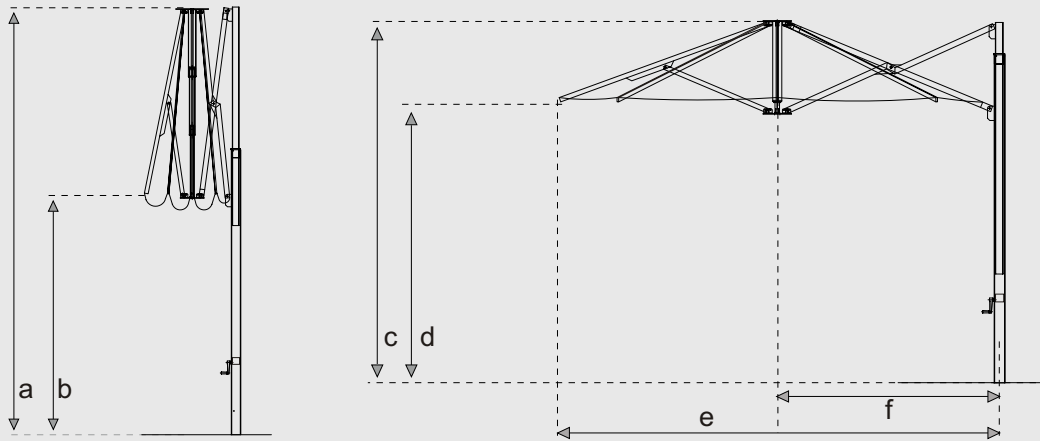

Dimensions

*all measurements are rounded and are subject to change.

4 x 4

5 x 5

Dimensions of closed umbrella

a: Closed height (cm)	450	495
b: Distance from spokes to ground (cm)	160	140

Dimensions of open umbrella

c: Opened height (cm)	330	340
d: Distance from spokes to ground (cm)	251	240
e: Distance from spigot/mast centre to opposite spokes (cm)	403	493
f: Distance from spigot/mast centre to canopy hub centre (cm)	203	251

Weight

Umbrella without packaging (kg)	110	125

Packaging dimensions

Total length (cm)	450	495

Classic Colour Range¹

Black
R-103

Ecru
R-117

Sailor's Navy
R-170

Taupe
R-127

Smoke Tweed
R-770

Toast
R-100

1. Fabric colours may vary slightly from printed swatches shown above

Base and Installation Options

Your Shade7 Stockist: