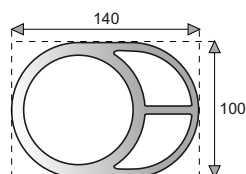

Mast Profile

Your Shade7 Stockist: